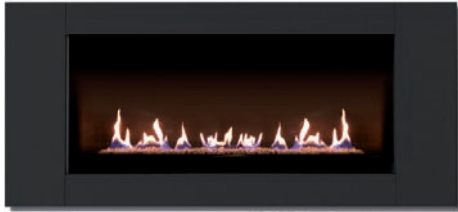

DRU | Global 90 CF

Installation possibilities

Installation, with frame
(with frame Alpha or frame Bèta)

frame Alpha

frame Bèta

Installation, frameless
(with built-in frame)

Technical data

Name	Gas type (G20/G31)	Flue type	Heat output (kW)	Flue size Ø (mm)	Depth (mm)	Price
Global 90 CF	Nat. Gas/LP Gas	conventional	4.3/4.2	100	341	£ 1,940
Options:						
Built-in frame for frameless installation						£ 60
Frame Alpha, wxh 982x447 mm						£ 140
Frame Bèta, wxh 1,252x567 mm						£ 160

As standard

- Thermostatic remote control (with clock function)
- Electronic ignition
- Interior black smooth or natural profile
- Ceramic woodset or stones

black smooth

natural profile

ceramic woodset

stones