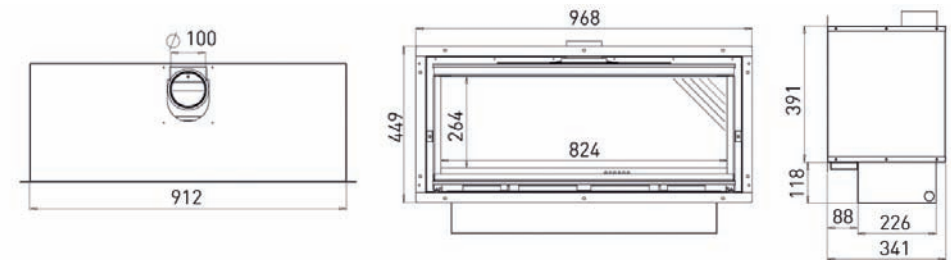

Technical data

Name	Gas type (G20/G31)	Flue type	Heat output (kW)	Flue size Ø (mm)	Depth (mm)	Price
Global 90 CF	Nat. Gas/LP Gas	conventional	4.3/4.2	100	341	£ 1,940
Options:						
Built-in frame for frameless installation						£ 60
Frame Alpha, wxh 982x447 mm						£ 140
Frame Bèta, wxh 1,252x567 mm						£ 160

As standard

- Thermostatic remote control (with clock function)
- Electronic ignition
- Interior black smooth or natural profile
- Ceramic woodset or stones

Dimensions